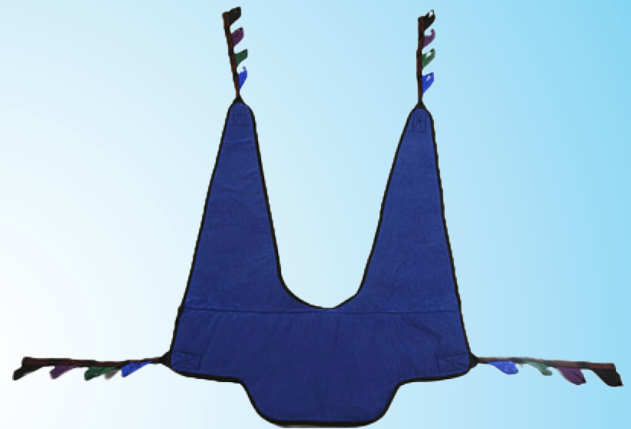

Sit to Stand/Transfer Slings

ITEM #	DESCRIPTION
30129 Medium	Sit to stand sling - solid: medium 440 lb. weight capacity
30130 Large	Sit to stand sling - solid: large 440 lb. weight capacity
30131 X-Large	Sit to stand sling - solid: X-large 440 lb. weight capacity
30139 XX-Large	Sit to stand sling - solid: XX-large 600 lb. weight capacity
30134 Large	Transfer sling - solid: large 350 lb. weight capacity
30136 X-Large	Transfer sling - solid: X-large 440 lb. weight capacity
30669B	Buttocks Support Strap 600 lb. weight capacity
31230	Knee Strap Brace

Stand Assist Sling

Transfer Sling

Knee Strap Brace

Buttocks Support Strap

*All slings have been independently weight capacity certified by Intertek Testing Services according to ISO10535 standards.